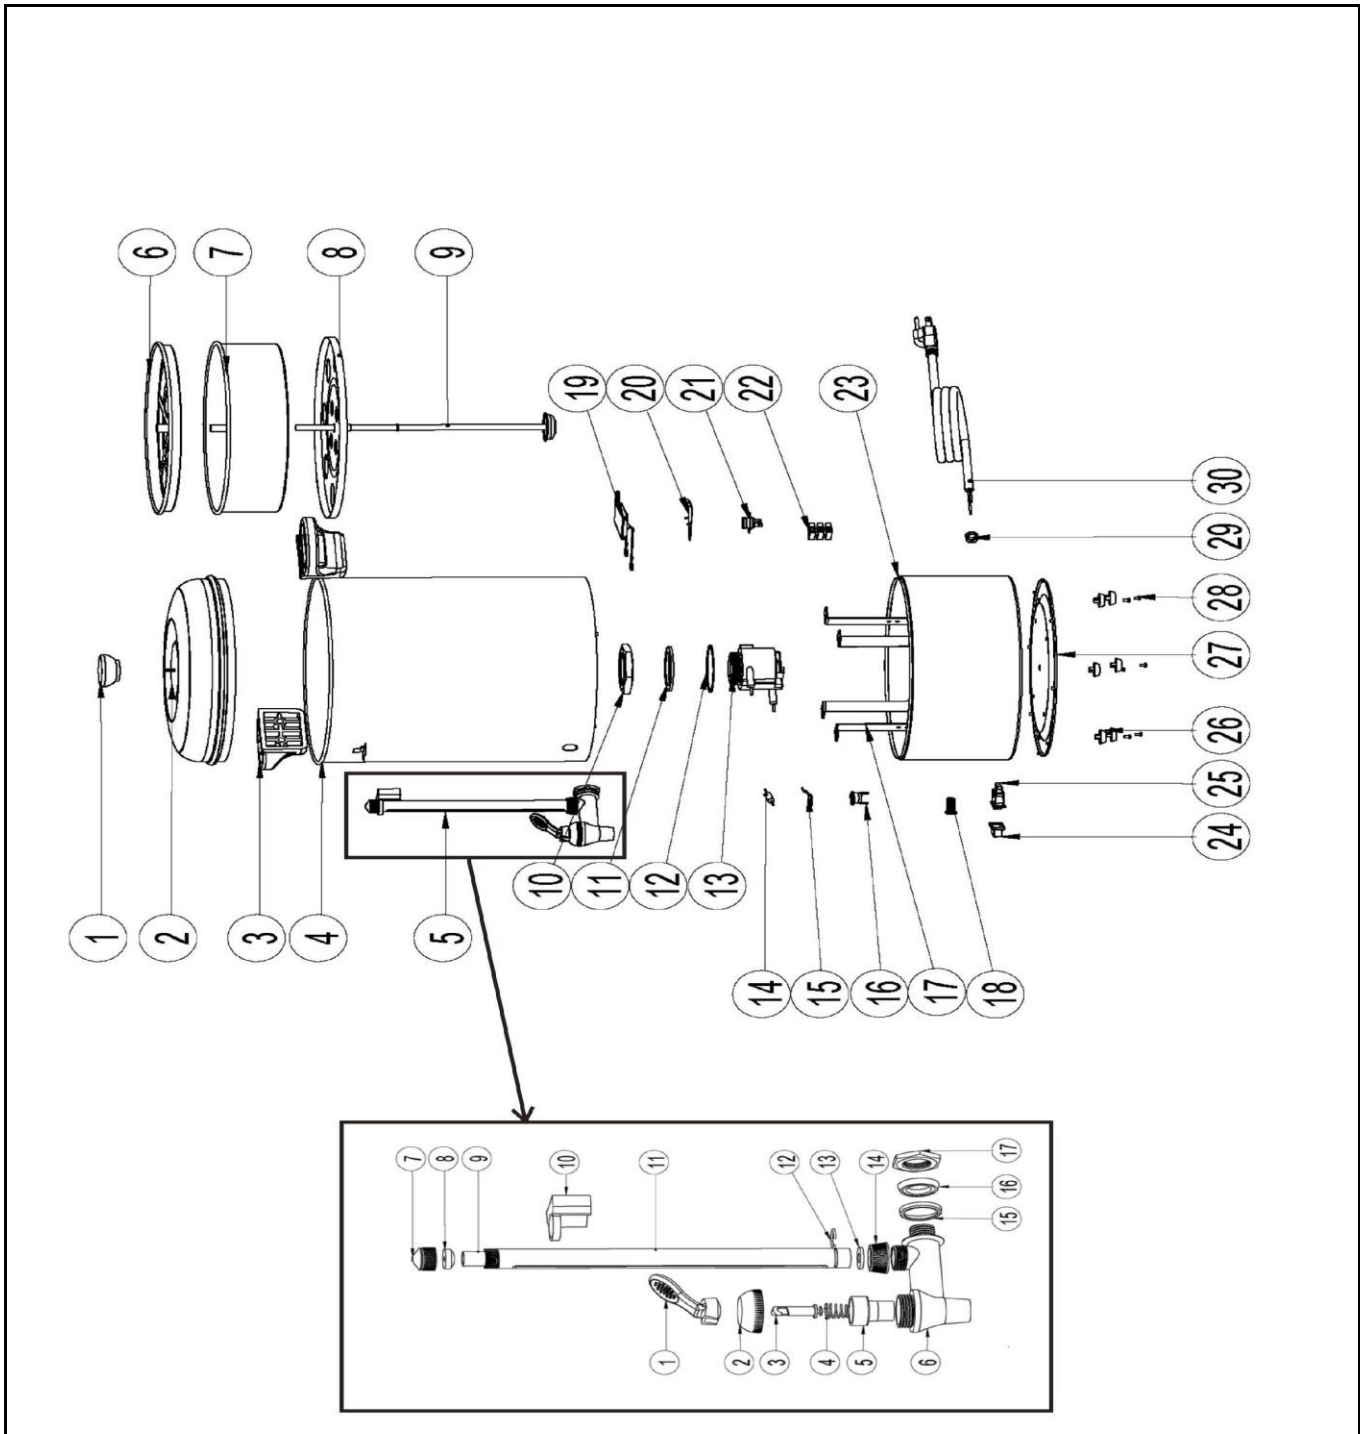

Drawing

Hendi B.V. Steenoven 21 3911 TX Rhenen The Netherlands	Batch #	Appliance part#
	101923 and up	208205
	Description	
	Percolator 15L	

Date	29-09-2017	Revision #	Revision version 1.1
Revision	New switch and powercord